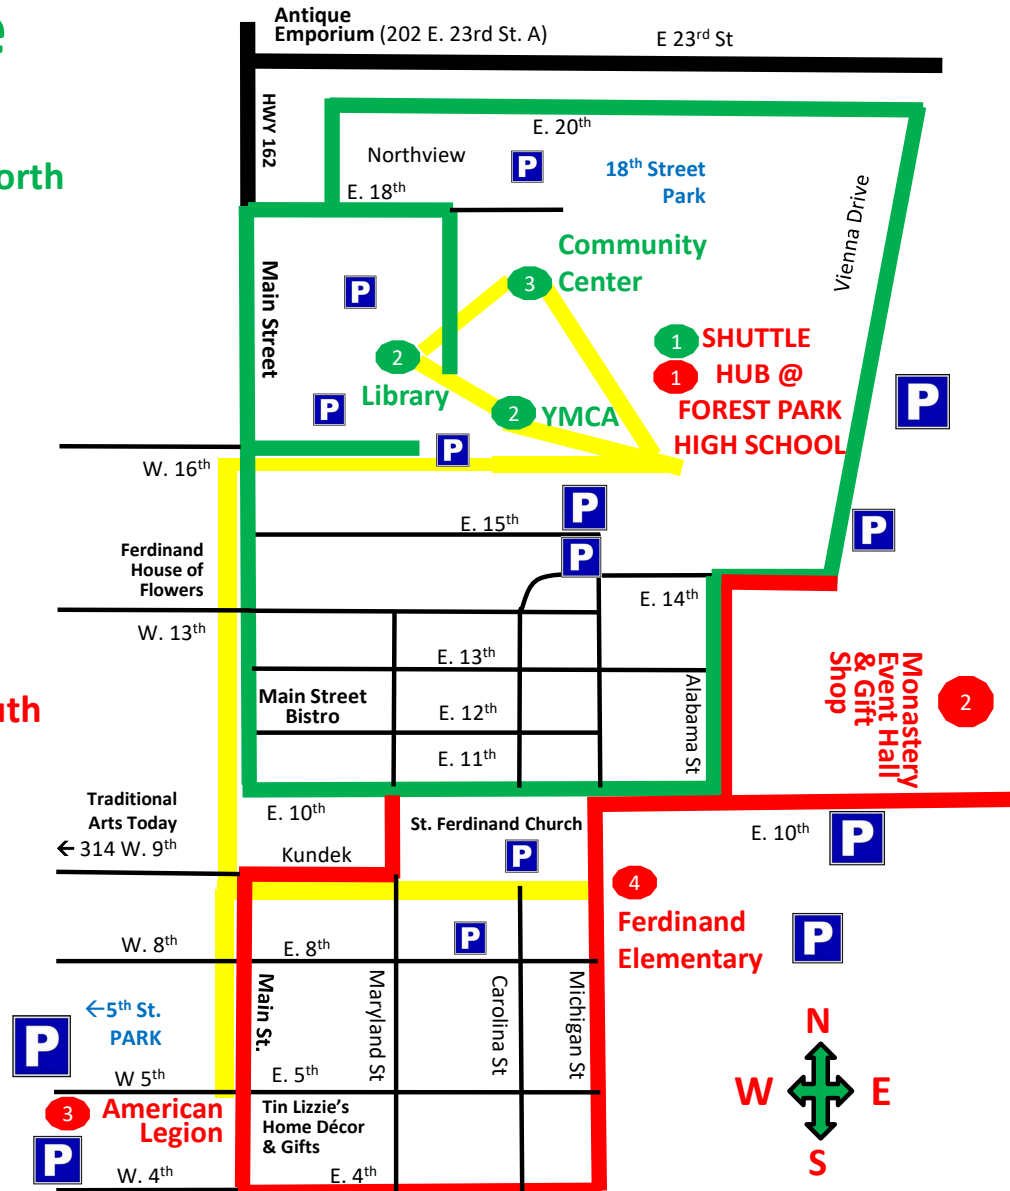

Christkindlmarkt Shuttle Route Map

ATM Located at Forest Park High School

Free Service

GREEN SHUTTLE ROUTE - North

Forest Park High School

YMCA/Library

Community Center

Forest Park High School

RED SHUTTLE ROUTE - South

Forest Park High School

Monastery Event Center

American Legion

Ferdinand Elementary

Forest Park High School

- 3 Community Center
- 2 YMCA/Library
- 1 Forest Park High School
- 2 American Legion
- 3 Ferdinand Elementary
- 4 Monastery Event Center

Scan for Schedule of Events and Locations

● #	● #	Shuttle Sequence
		Walking Route
		FREE Parking